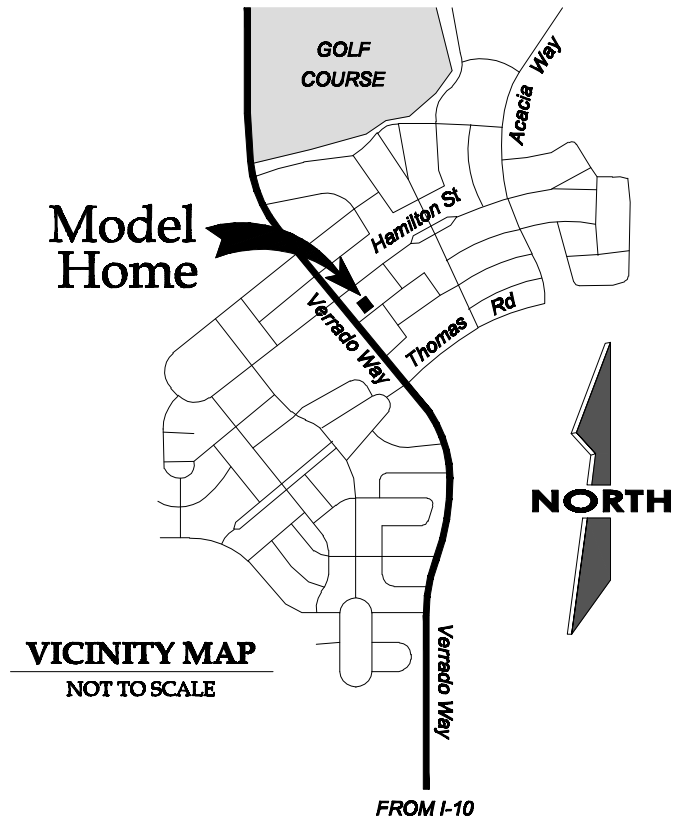

Community Map & Driving Directions

VERRADO®
Buckeye, Arizona

Trend Homes
WWW.TRENDAHOMES.COM

- I-10 West to exit 120 Verrado Way
- North on Verrado Way
- East on White Rock Road
- Model Home is on the left

MODEL HOME ADDRESS
20760 W. White Rock Road
Buckeye, AZ 85396